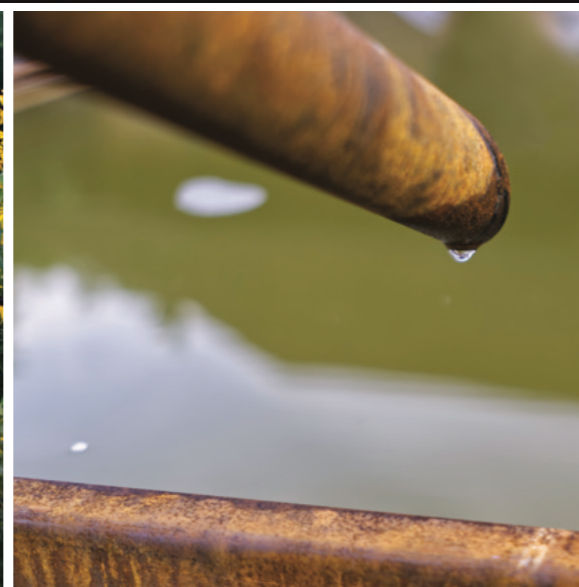

GLOW OASIS

Immerse yourself in the realm of exquisite elegance with Glow Oasis – Swiss masterpieces crafted from Corten steel that redefine the concept of luxury. These freestanding ponds embody the fusion of aesthetics and timelessness in an unparalleled manner. Glow Oasis is more than just a water feature; it is an ode to nature. The cubic design of Glow Oasis represents minimalist elegance and pure nobility. Its clean lines and perfect form seamlessly integrate into various environments, whether it be lush gardens or exclusive rooftop terraces.

Corten steel creates an enchanting rust patina that gains character over time, emitting a distinctive aura of sophistication.

Glow Oasis can be equipped with gentle LED lighting that bathes the water in a dreamy glow. The combination of flowing water and warm radiance creates an atmosphere that touches the senses and nourishes the soul. Glow Oasis is your haven of serenity, an embodiment of luxury, and a testament to beauty. Welcome to a world where art and nature harmoniously come together to create a first-class experience. Experience the brilliance of Glow Oasis – your personal masterpiece of luxury.